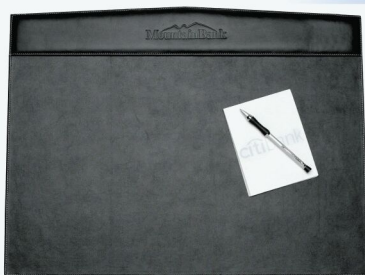

D2500

D2500 – BOARDROOM CONFERENCE BLOTTER

SR	25	50	100	250	500
D2500	46.75	44.00	42.00	40.15	37.95