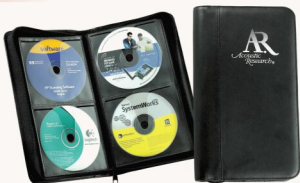

CD48

CD48 - LEATHER CD CASE

SR	25	50	100	250	500
CD48	17.90	17.20	16.50	15.80	14.95