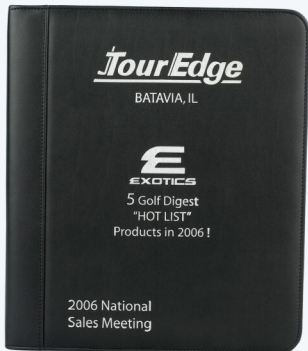

PDA not included.
Pen not included.