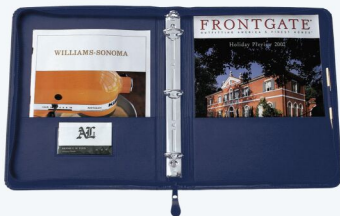

60013 - MANCHESTER

2PDR		50	100	250	500
60013	1" Dia. Ring	22.90	21.30	18.25	15.80
60014	1 1/4" Dia. Ring	23.40	21.80	18.80	16.30
60015	1 1/2" Dia. Ring	23.90	22.30	19.25	16.80

60010