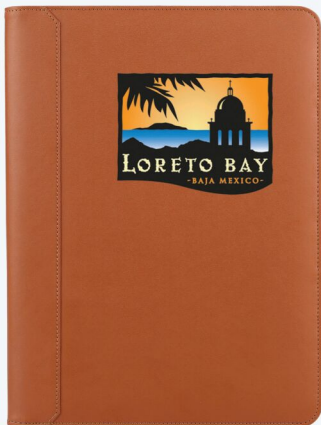

Pen not included.
Calculator not included