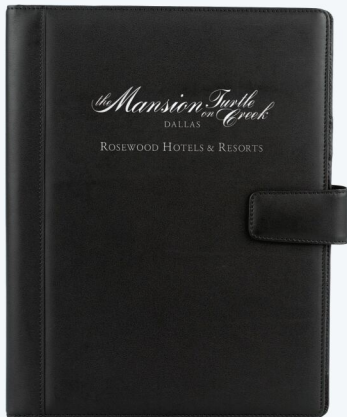

735LTR

Pen not included.

511LTR/611LTR