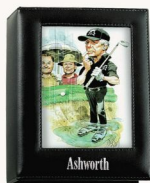

PLA-100 THE LEATHER BRAG BOOK AND PHOTO ALBUM

SR	25	50	100	250	500
PLA-100	18.35	17.40	16.45	15.95	15.35