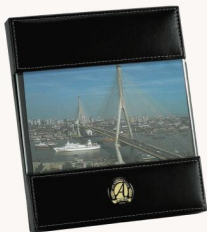

FR444 - MEMORIES PHOTO FRAME

SR	25	50	100	250	500
FR444	21.90	19.60	18.65	17.55	16.45